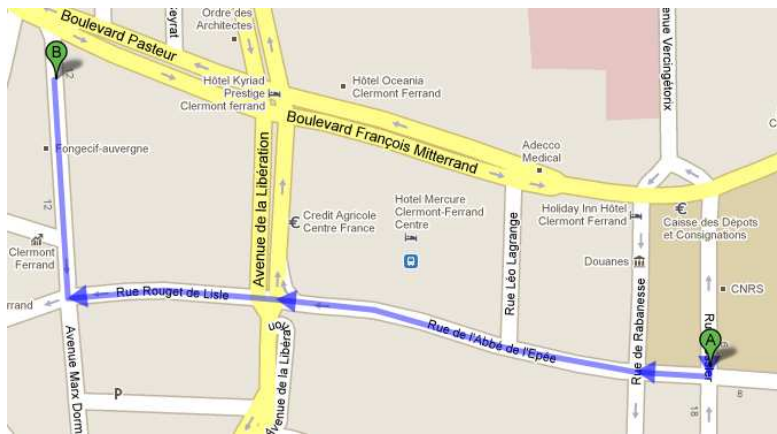

« **CASINO** » (supermarket)
Monday / Saturday - 8.30 am to 8.00 pm
Sunday - 9.00 am to 12.30 am

8 minutes on foot(map)

By TRAM : *Get off the tram at either :*

LAGARLAYE tram stop

or

MAISON DE LA CULTURE tram stop