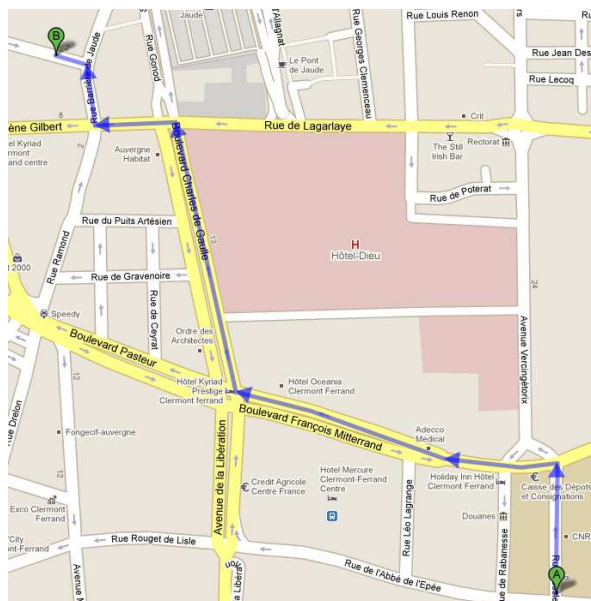

*8 minutes on foot(map)*

By TRAM : *Get off the tram at either :*

*LAGARLAYE tram stop*

*or*

*MAISON DE LA CULTURE tram stop*

« **CARREFOUR** » (supermarket)  
**Monday / Saturday - 8.30 am to 8.30 pm**  
**Sunday - 9.00 am to 12.30 am**

*12 minutes on foot(map)*

By TRAM :

*Get off at LAGARLAYE tram stop*